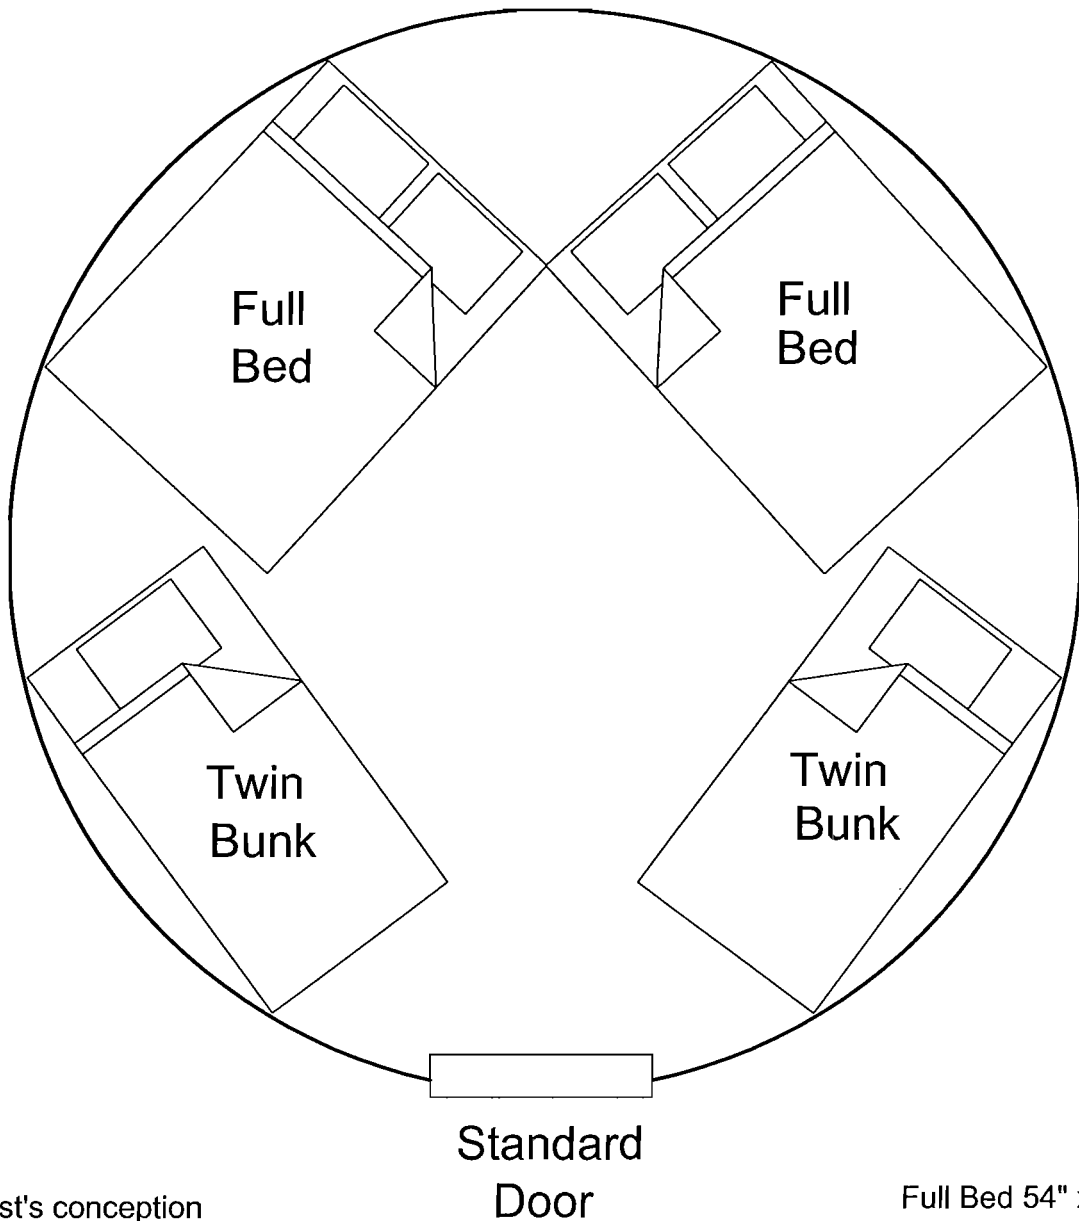

16' Yurt

*Artist's conception
Copyright Pacific Yurts Inc.

6:00
Door

16' Yurt

*Artist's conception
Copyright Pacific Yurts Inc.

16' Yurt

*Artist's conception
Copyright Pacific Yurts Inc.

16' Yurt

*Artist's conception
Copyright Pacific Yurts Inc.

Full Bed 54" x 75"

Twin Bunk 39" x 75"

16' Yurt

*Artist's conception
Copyright Pacific Yurts Inc.

6:00
Door

39" x 75" Bunks

16' Yurt