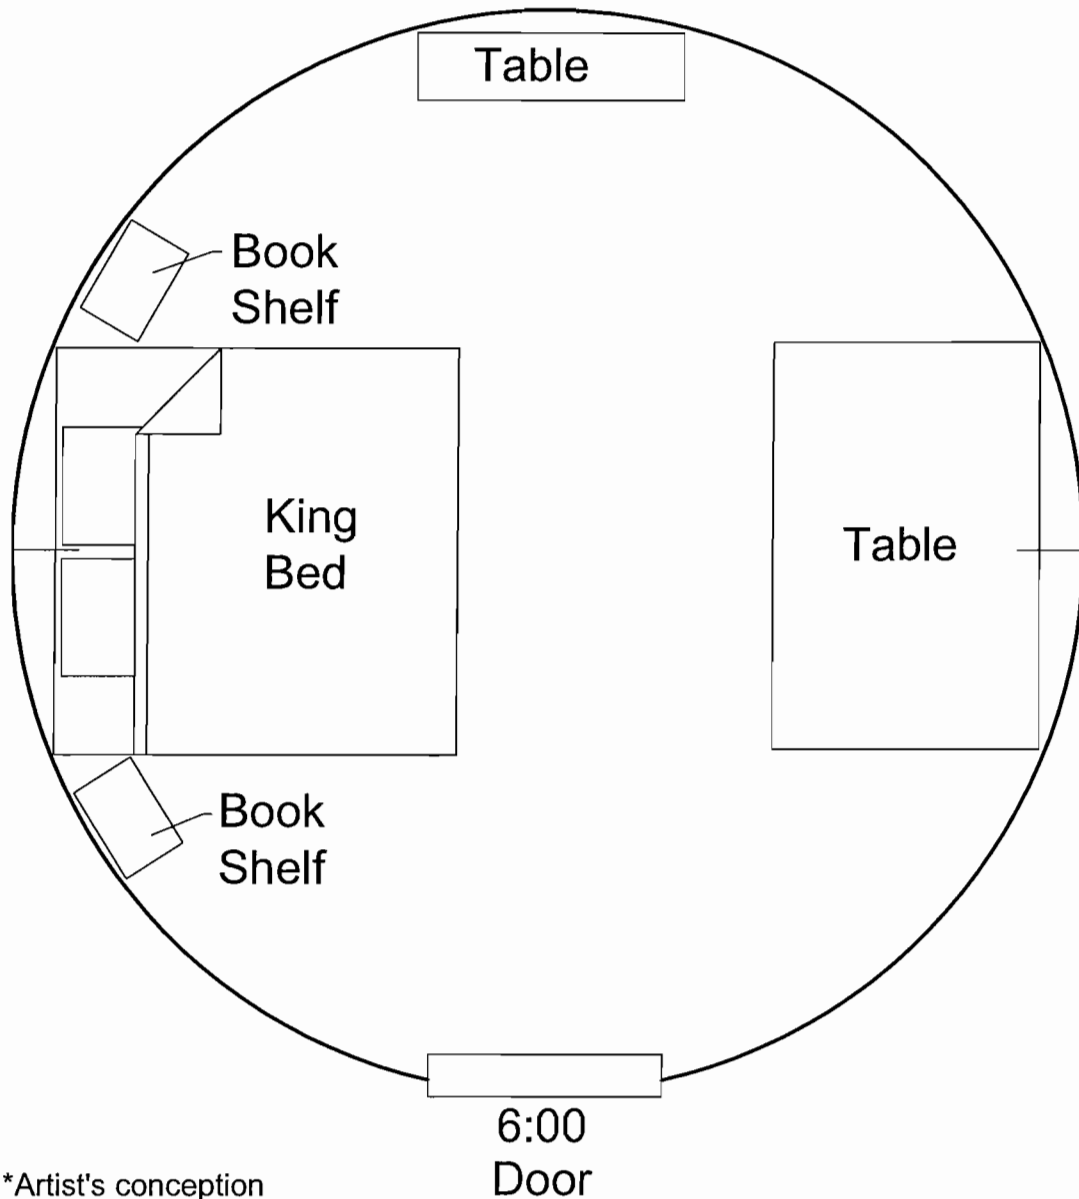

16' Yurt

*Artist's conception
Copyright Pacific Yurts Inc.

6:00
Door

16' Yurt

*Artist's conception
Copyright Pacific Yurts Inc.

16' Yurt

*Artist's conception
Copyright Pacific Yurts Inc.

16' Yurt

*Artist's conception
Copyright Pacific Yurts Inc.

Full Bed 54" x 75"

Twin Bunk 39" x 75"

16' Yurt

*Artist's conception
Copyright Pacific Yurts Inc.

6:00
Door

39" x 75" Bunks

16' Yurt