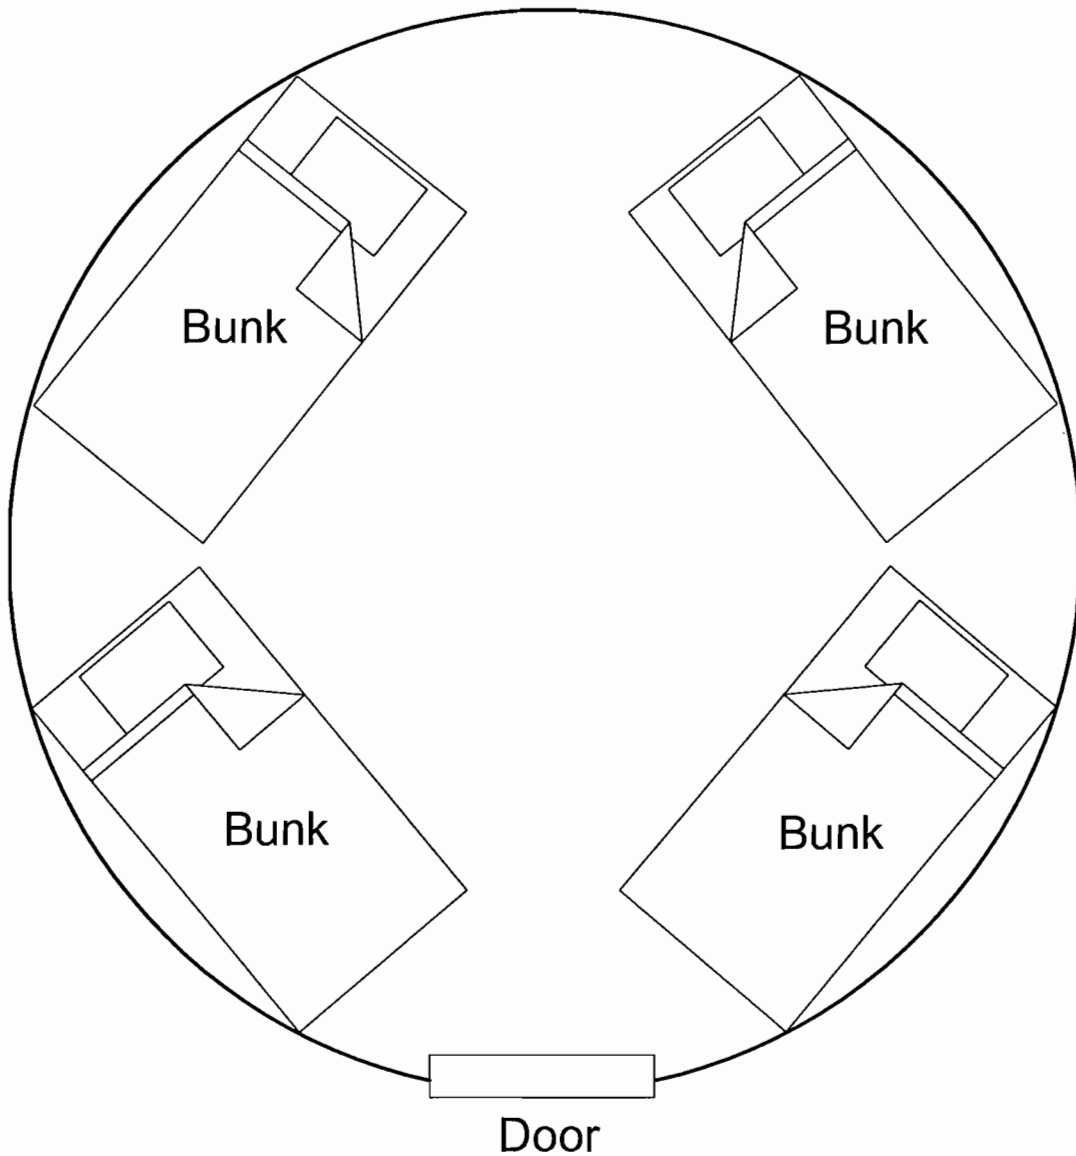

*Artist's conception
Copyright Pacific Yurts Inc.

Full Bed 54" x 75"

Twin Bunk 39" x 75"

16' Yurt

*Artist's conception
Copyright Pacific Yurts Inc.

6:00
Door

39" x 75" Bunks

16' Yurt

*Artist's conception
Copyright Pacific Yurts Inc.

39" x 75" Bunks

16' Yurt

*Artist's conception
Copyright Pacific Yurts Inc.

6:00
Door

30" x 72"
Sleeping Bags