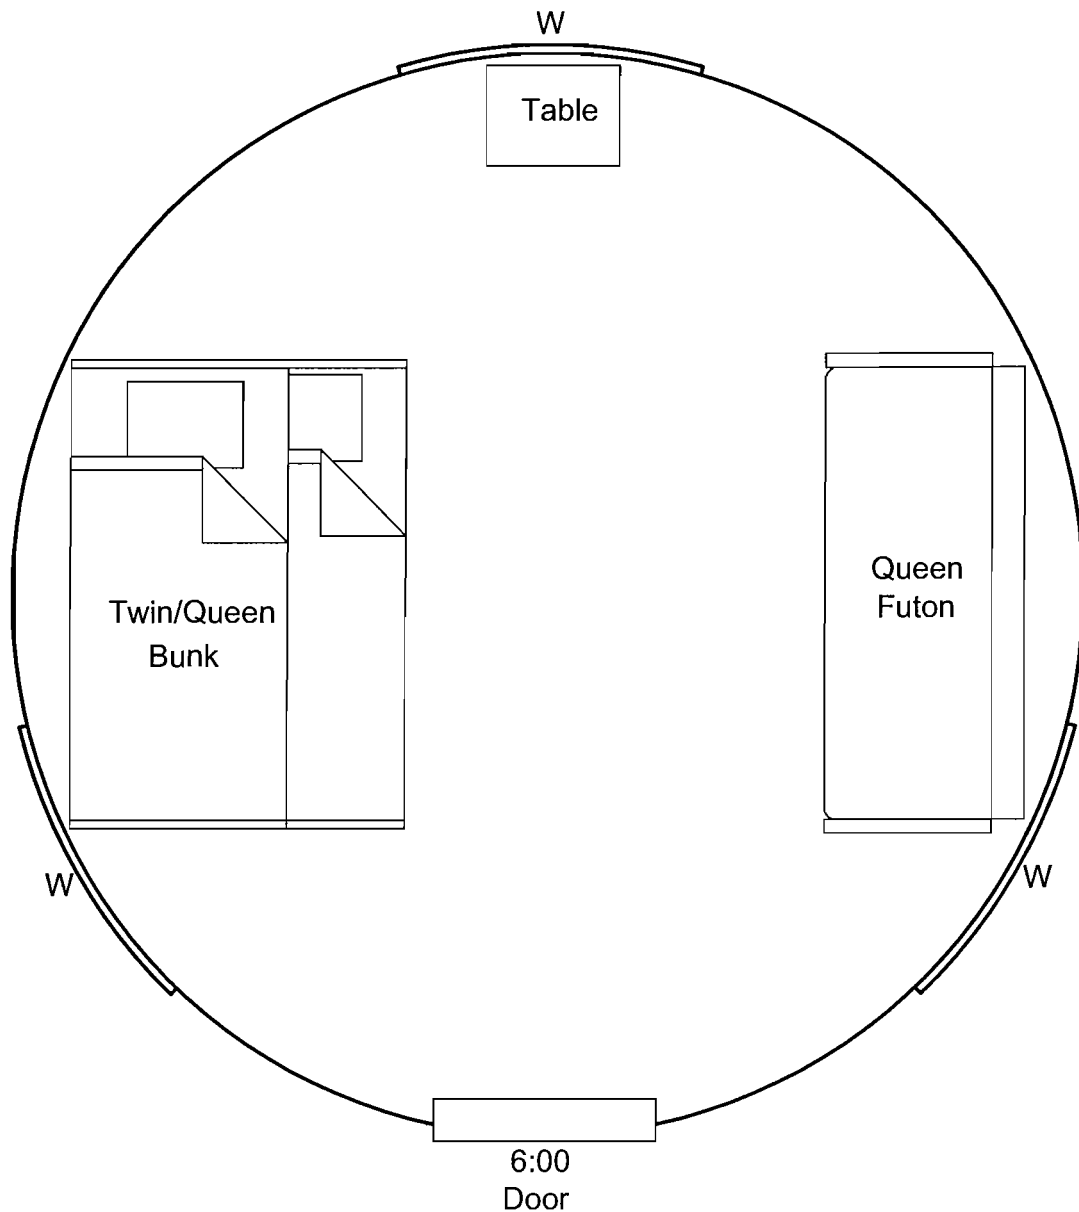

16' Yurt

*Artist's conception
Copyright Pacific Yurts Inc.

6:00
Door

16' Yurt

*Artist's conception
Copyright Pacific Yurts Inc.

16' Yurt

*Artist's conception
Copyright Pacific Yurts Inc.

16' Yurt

*Artist's conception
Copyright Pacific Yurts Inc.

Full Bed 54" x 75"

Twin Bunk 39" x 75"

16' Yurt

*Artist's conception
Copyright Pacific Yurts Inc.

6:00
Door

39" x 75" Bunks

16' Yurt