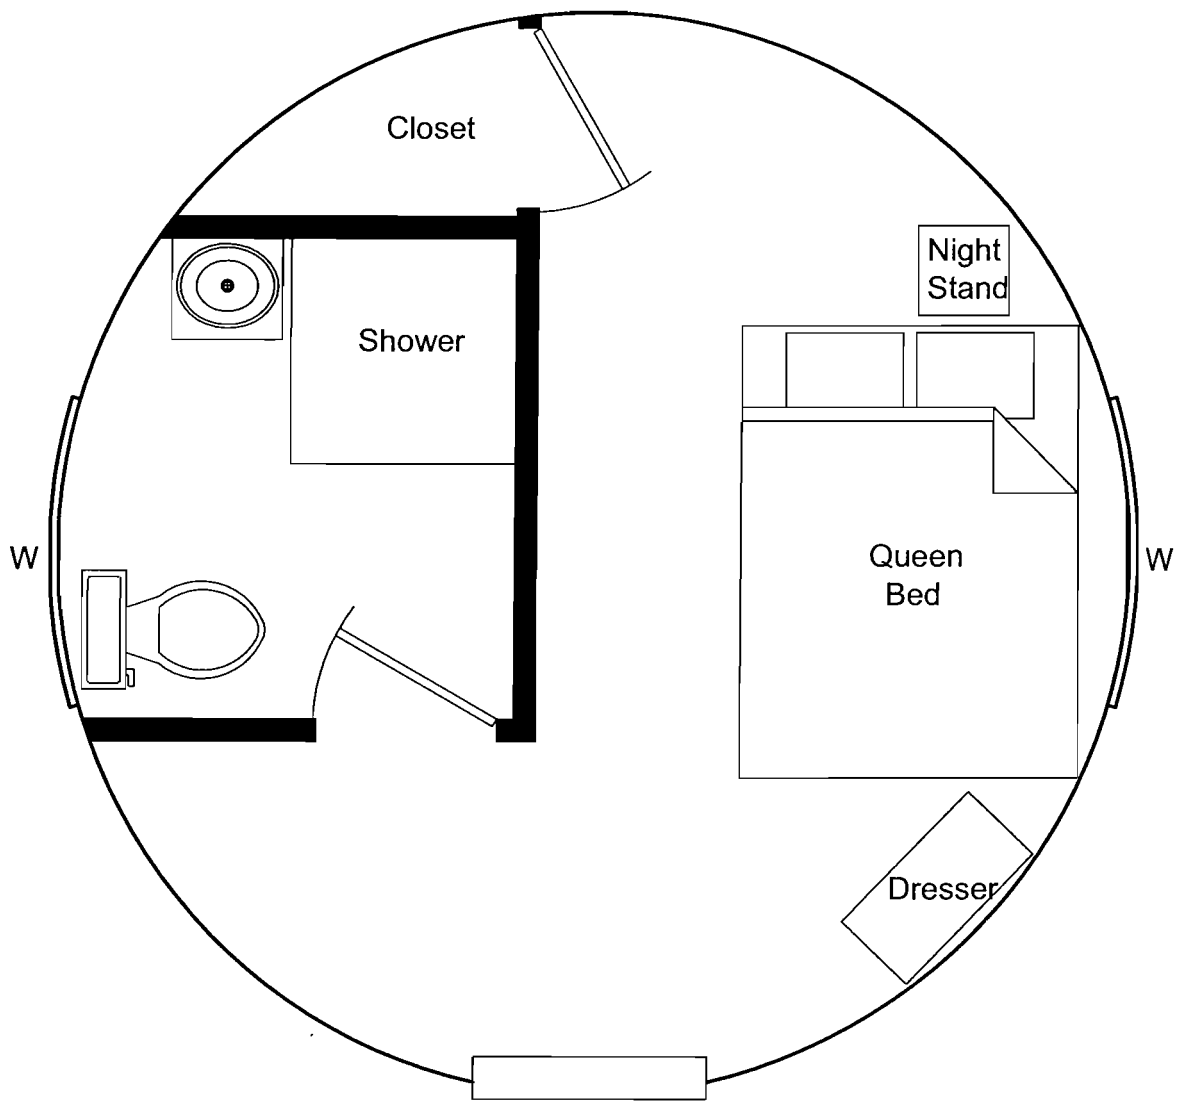

16' Yurt

*Artist's conception
Copyright Pacific Yurts Inc.

6:00
Door

16' Yurt

*Artist's conception
Copyright Pacific Yurts Inc.

16' Yurt

*Artist's conception
Copyright Pacific Yurts Inc.

16' Yurt

*Artist's conception
Copyright Pacific Yurts Inc.

Full Bed 54" x 75"

Twin Bunk 39" x 75"

16' Yurt

*Artist's conception
Copyright Pacific Yurts Inc.

6:00
Door

39" x 75" Bunks

16' Yurt

*Artist's conception
Copyright Pacific Yurts Inc.

39" x 75" Bunks

16' Yurt

*Artist's conception
Copyright Pacific Yurts Inc.

6:00
Door

30" x 72"
Sleeping Bags