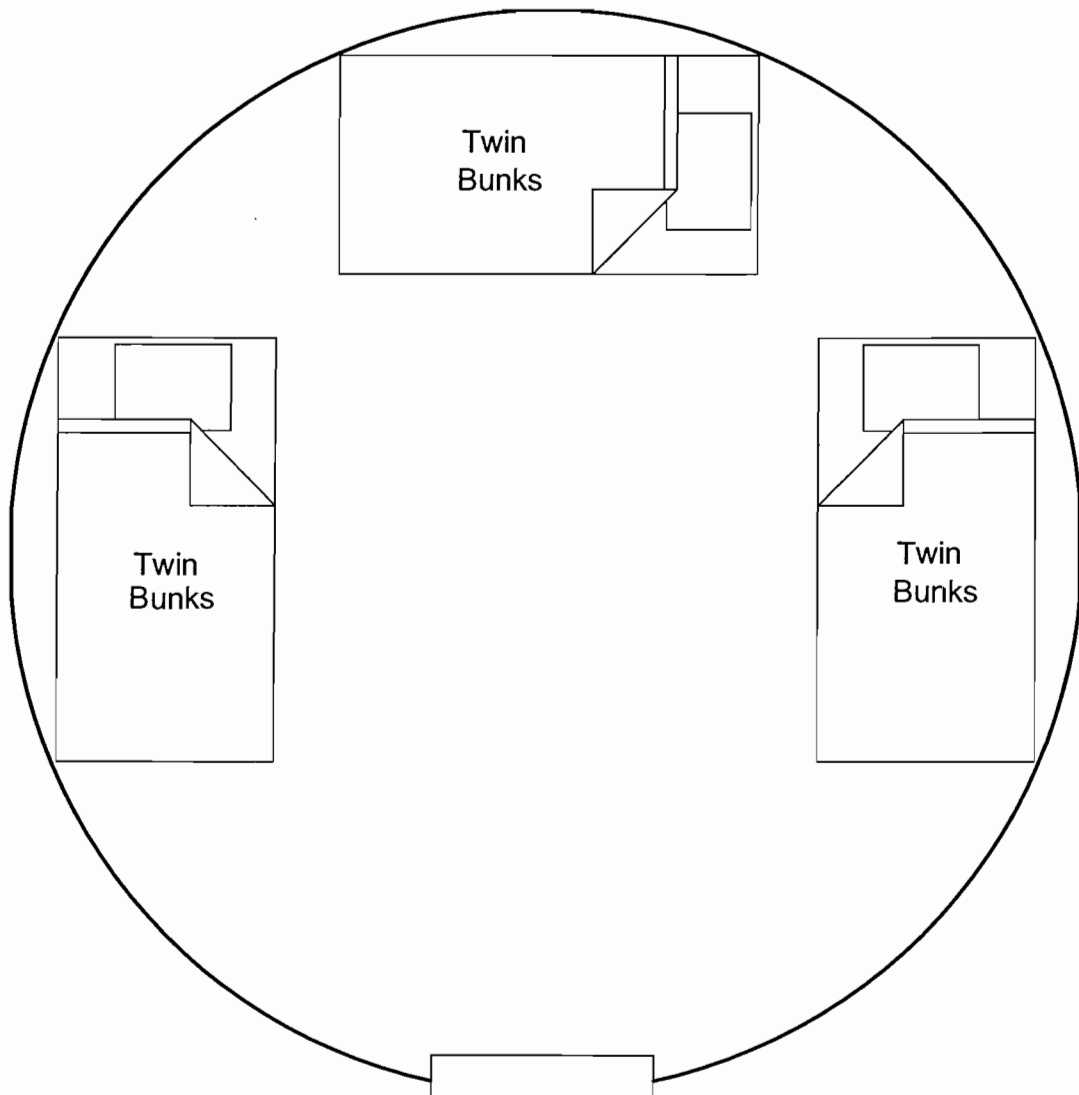

16' Yurt

*Artist's conception
Copyright Pacific Yurts Inc.

6:00
Door

16' Yurt

*Artist's conception
Copyright Pacific Yurts Inc.

16' Yurt

*Artist's conception
Copyright Pacific Yurts Inc.

16' Yurt

*Artist's conception
Copyright Pacific Yurts Inc.

Full Bed 54" x 75"

Twin Bunk 39" x 75"

16' Yurt

*Artist's conception
Copyright Pacific Yurts Inc.

6:00
Door

39" x 75" Bunks

16' Yurt

*Artist's conception
Copyright Pacific Yurts Inc.

39" x 75" Bunks

16' Yurt

*Artist's conception
Copyright Pacific Yurts Inc.

6:00
Door

30" x 72"
Sleeping Bags