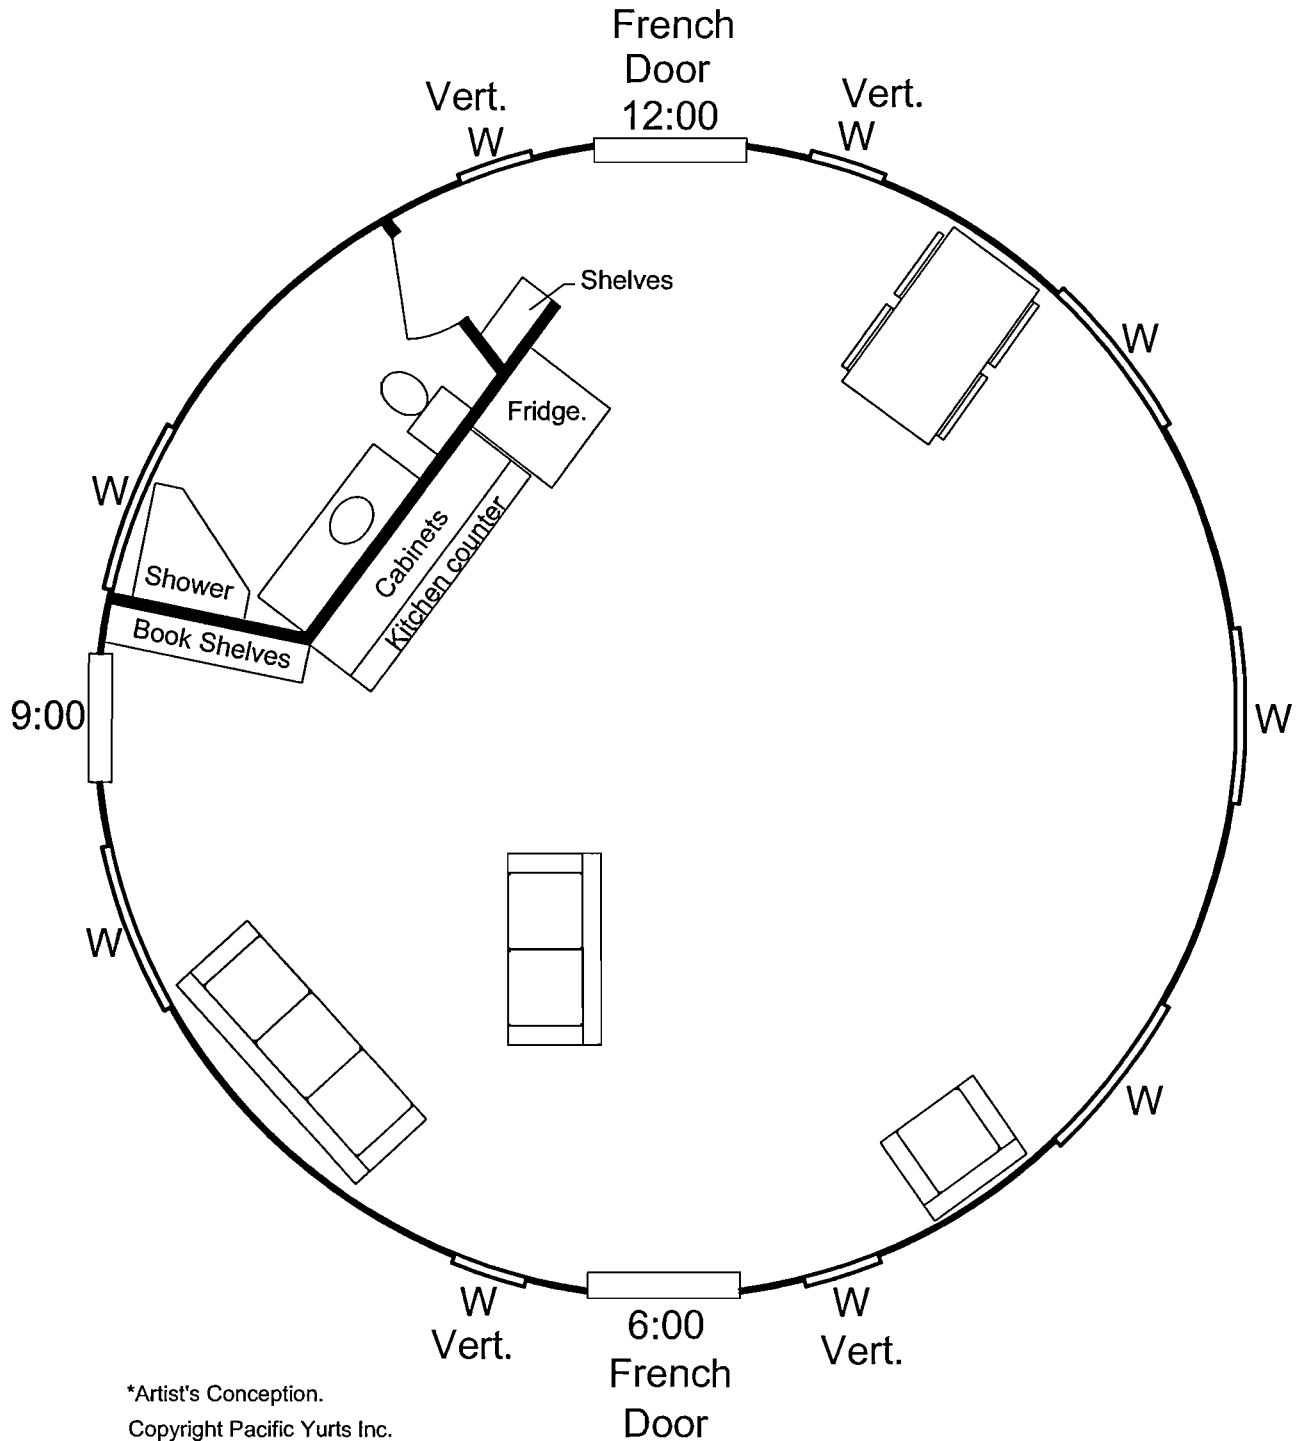

30' Yurt

*Artist's Conception.
Copyright Pacific Yurts Inc.