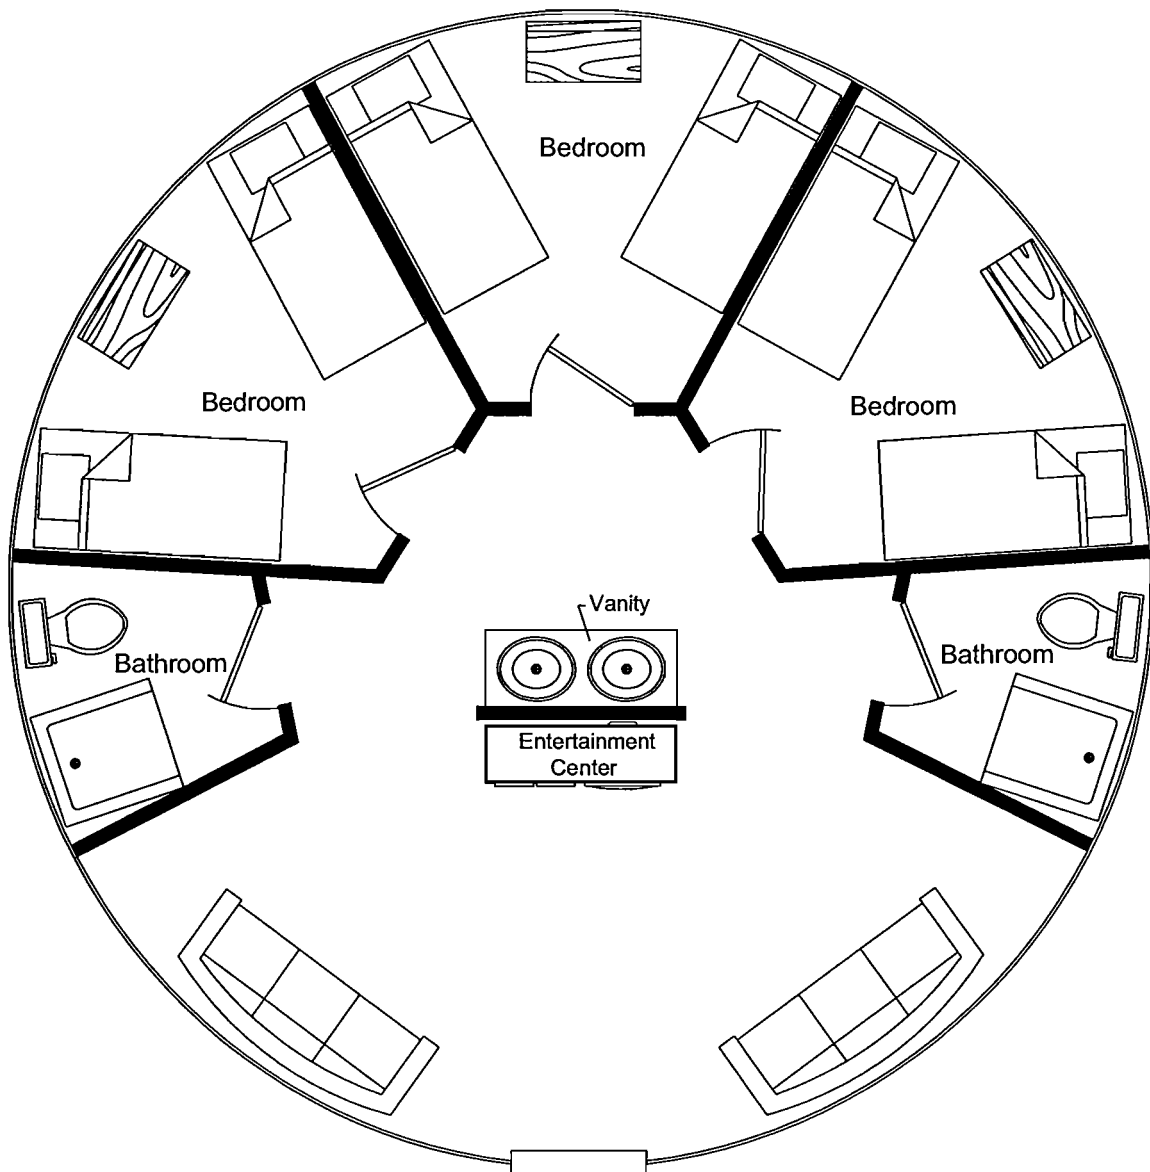

30' Yurt

*Artist's Conception.
Copyright Pacific Yurts Inc.