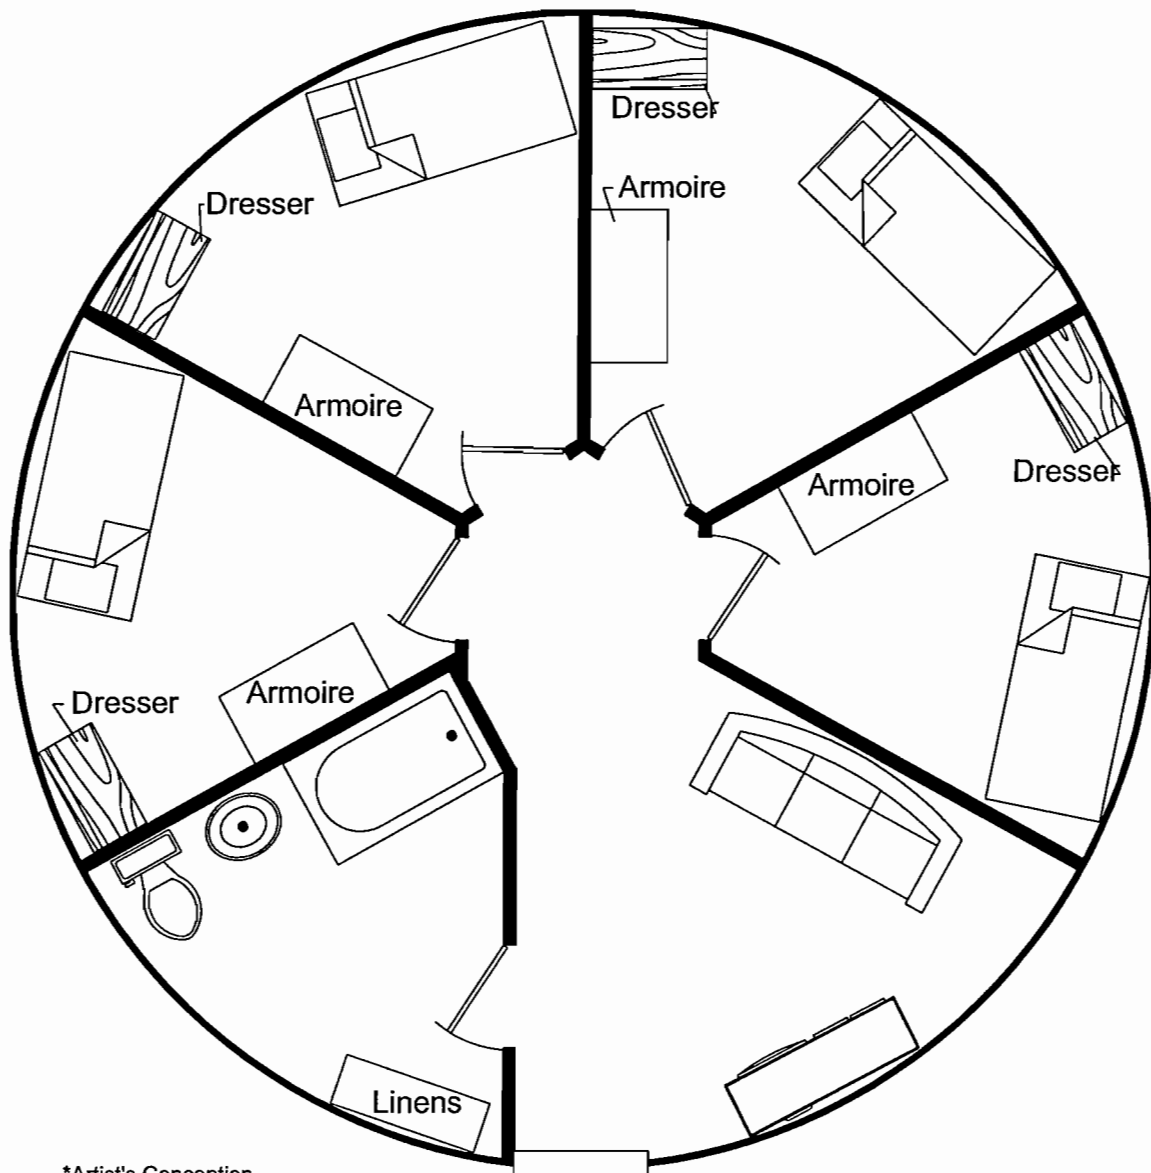

30' Yurt

*Artist's Conception.
Copyright Pacific Yurts Inc.