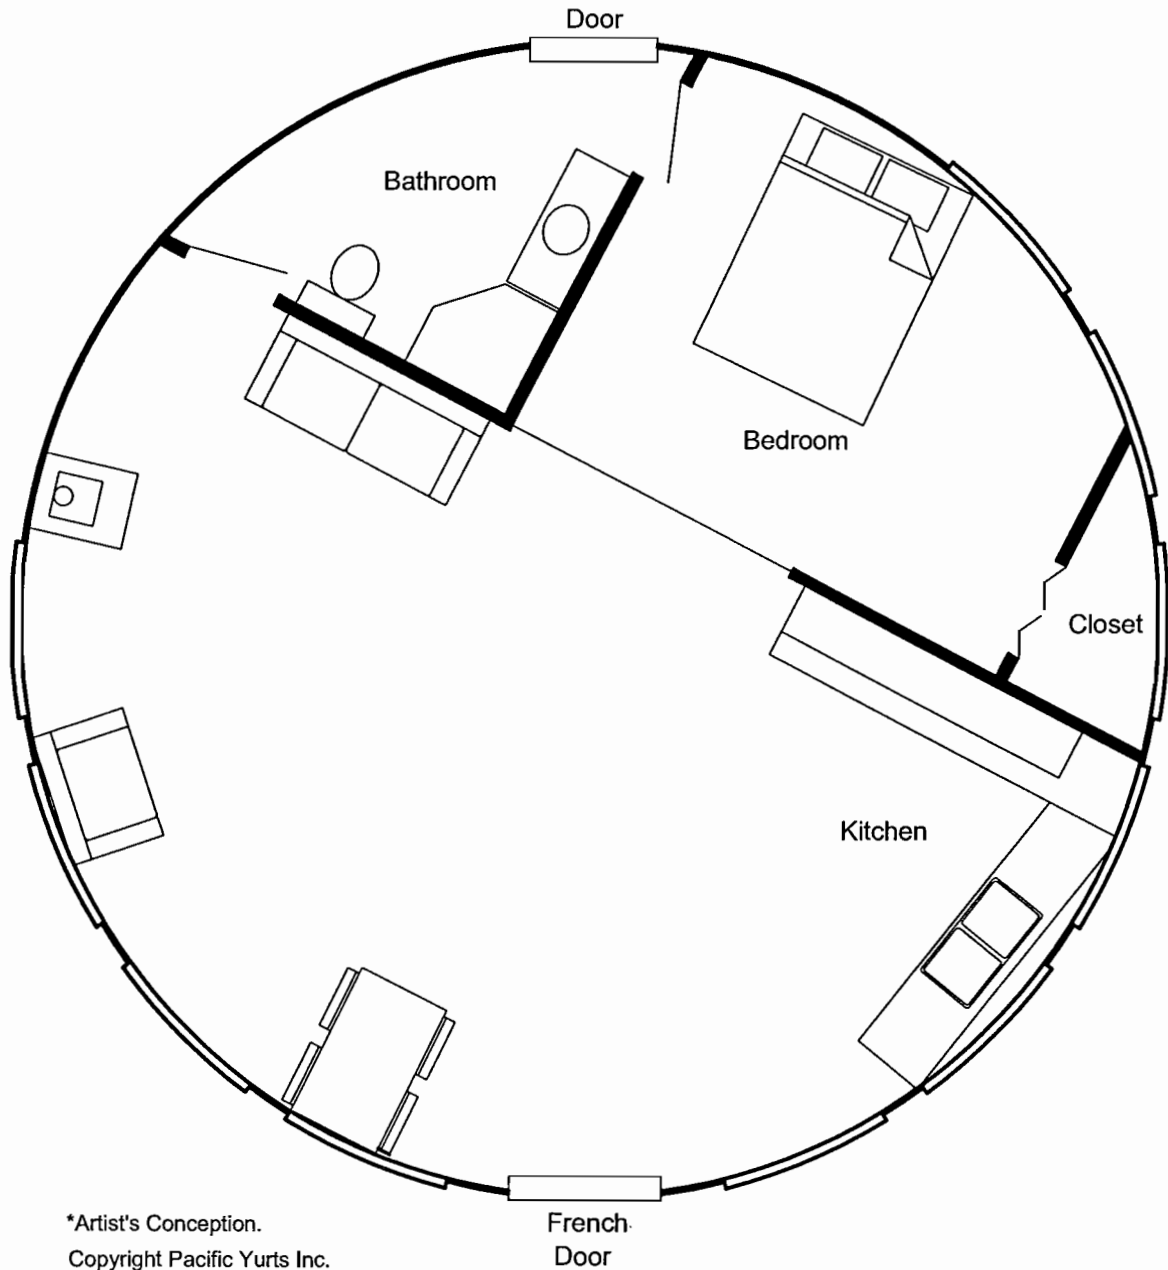

30' Pacific Yurt