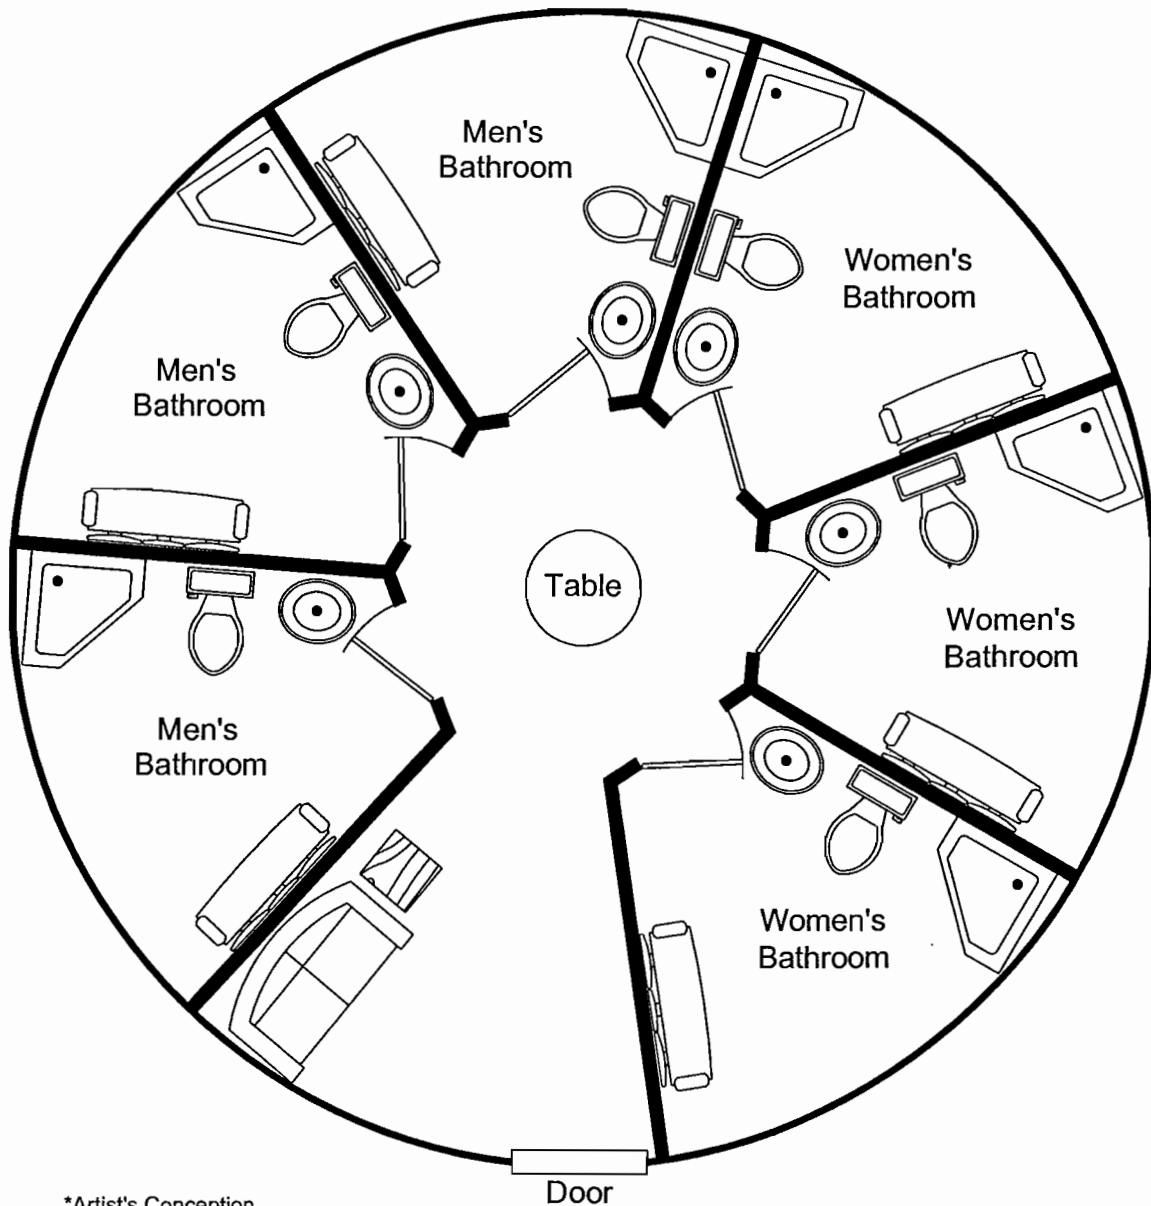

30' Yurt

*Artist's Conception.
Copyright Pacific Yurts Inc.