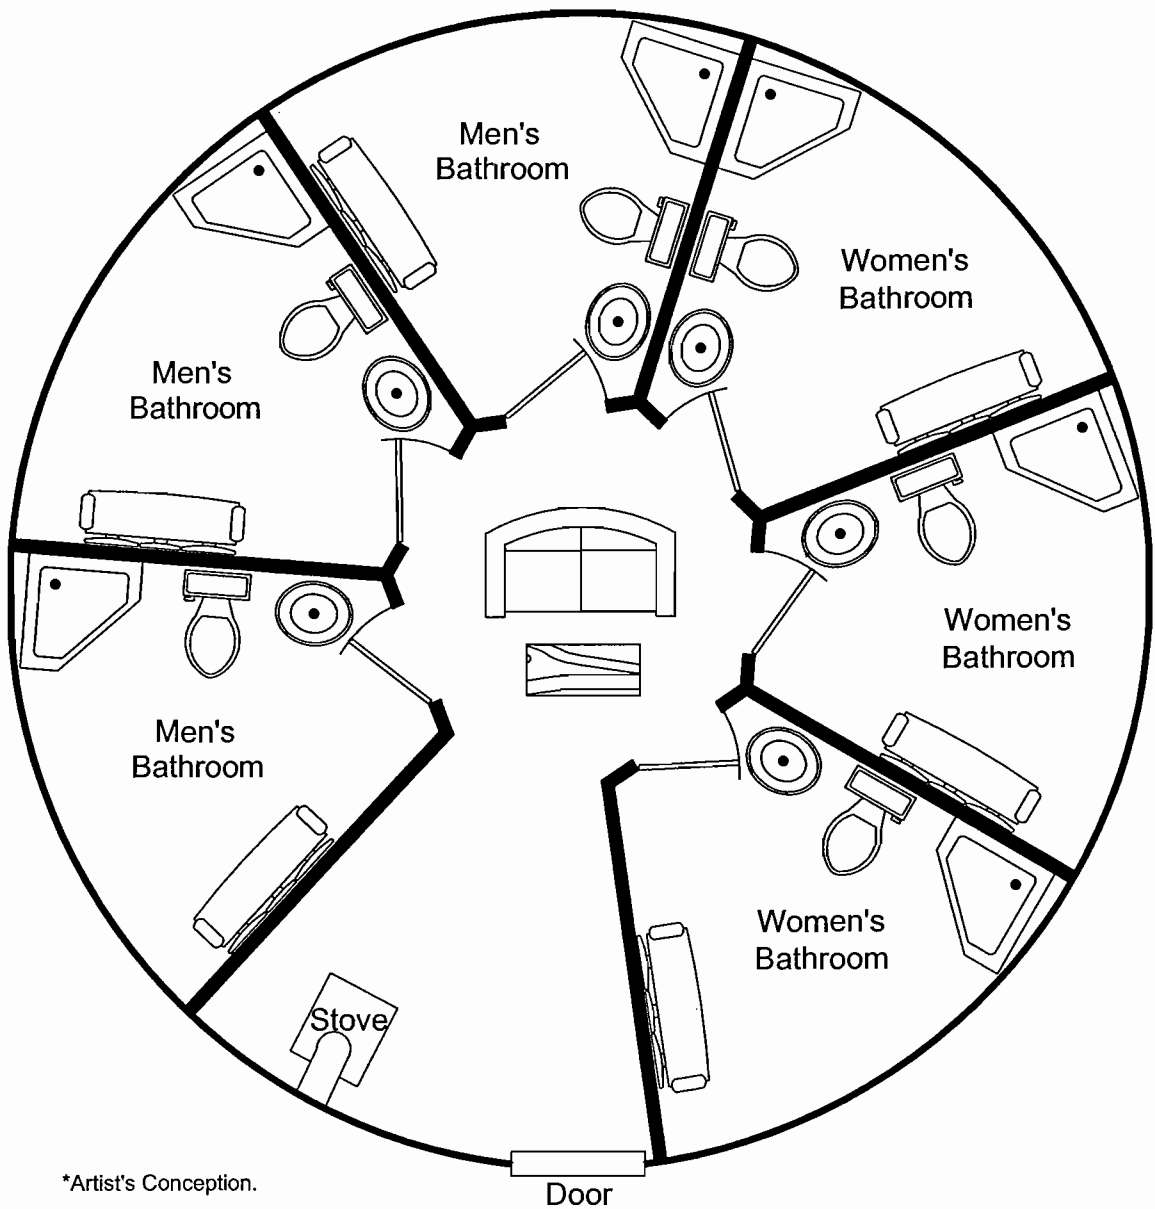

30' Yurt

*Artist's Conception.
Copyright Pacific Yurts Inc.